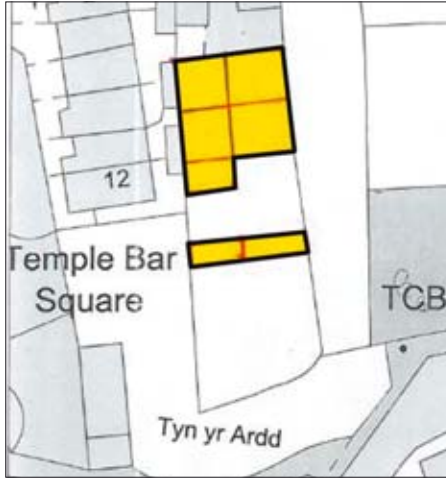

LOT

62-68

Plots 1-5 & 11-12, To The South Of 30 High Street, Denbigh, Clwyd LL16 3RY

Guide Price **£Nil Reserve +**

Ordnance Survey © Crown Copyright 2011. All rights reserved. Licence number 100020449

7 Freehold Land Plots suitable for a variety of uses subject to the necessary planning consents, to be offered as individual lots.

Situated

The plots are located adjacent to Temple Bow Square, between Bull Lane, Leicester Terrace and The High Street, within Denbigh Town Centre

Note

The buyer will be responsible for the sellers legal and auctioneers costs. Please refer to the special conditions of sale within the legal pack